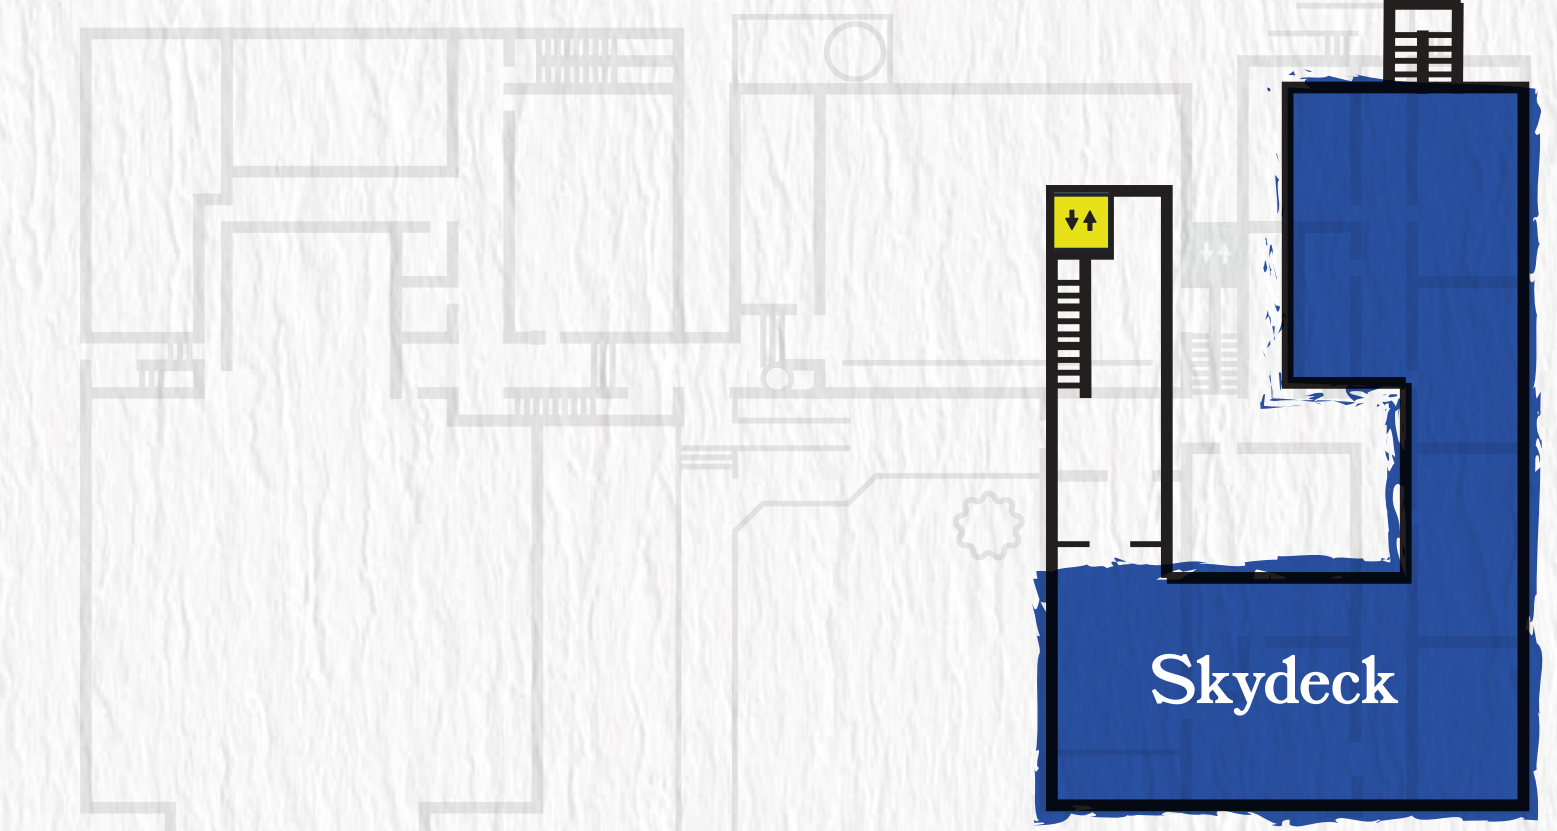

# Harrison Center (Street Level)

# Harrison Center (Basement)

# Harrison Center (Roof)

↑  
**LOUD MOUTH BOOKS**  
212 E 16th St.

16TH ST.

Food (and more!) Trucks

DELAWARE ST. (ONE-WAY)

↓  
**DRE PALACE M**  
BOOKS + COFFEE  
111 E 16th St STE 101

**Proof.** a mid west literary Fest.