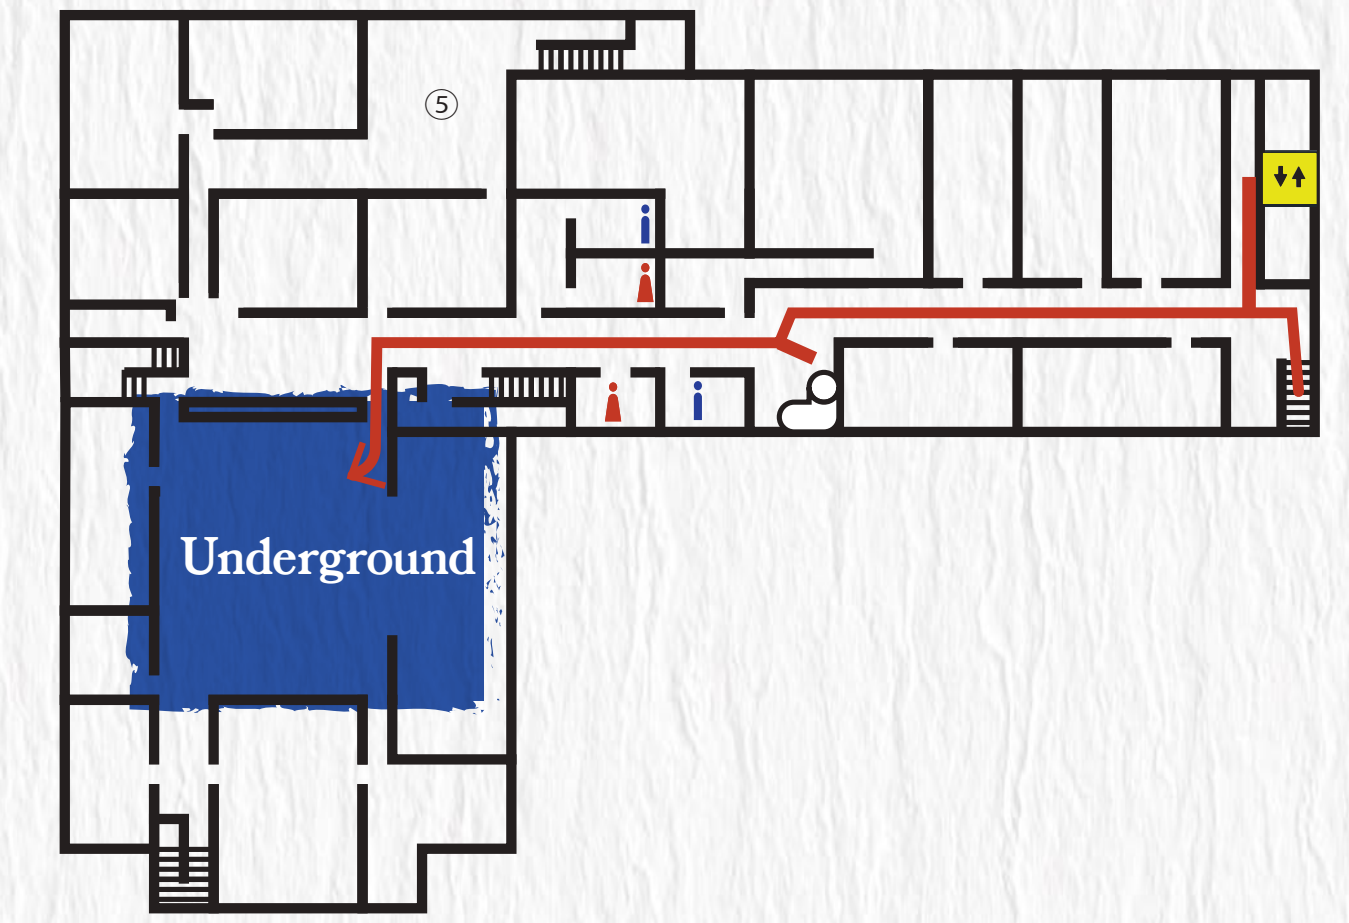

# Harrison Center (Street Level)

# Harrison Center (Basement)

# Harrison Center (Roof)

↑  
**LOUD MOUTH BOOKS**  
212 E 16th St.

16TH ST.

Food (and more!) Trucks

DELAWARE ST. (ONE-WAY)

↓  
**DRE PALACE M**  
BOOKS + COFFEE  
111 E 16th St STE 101

**Proof.** a mid west literary Fest.